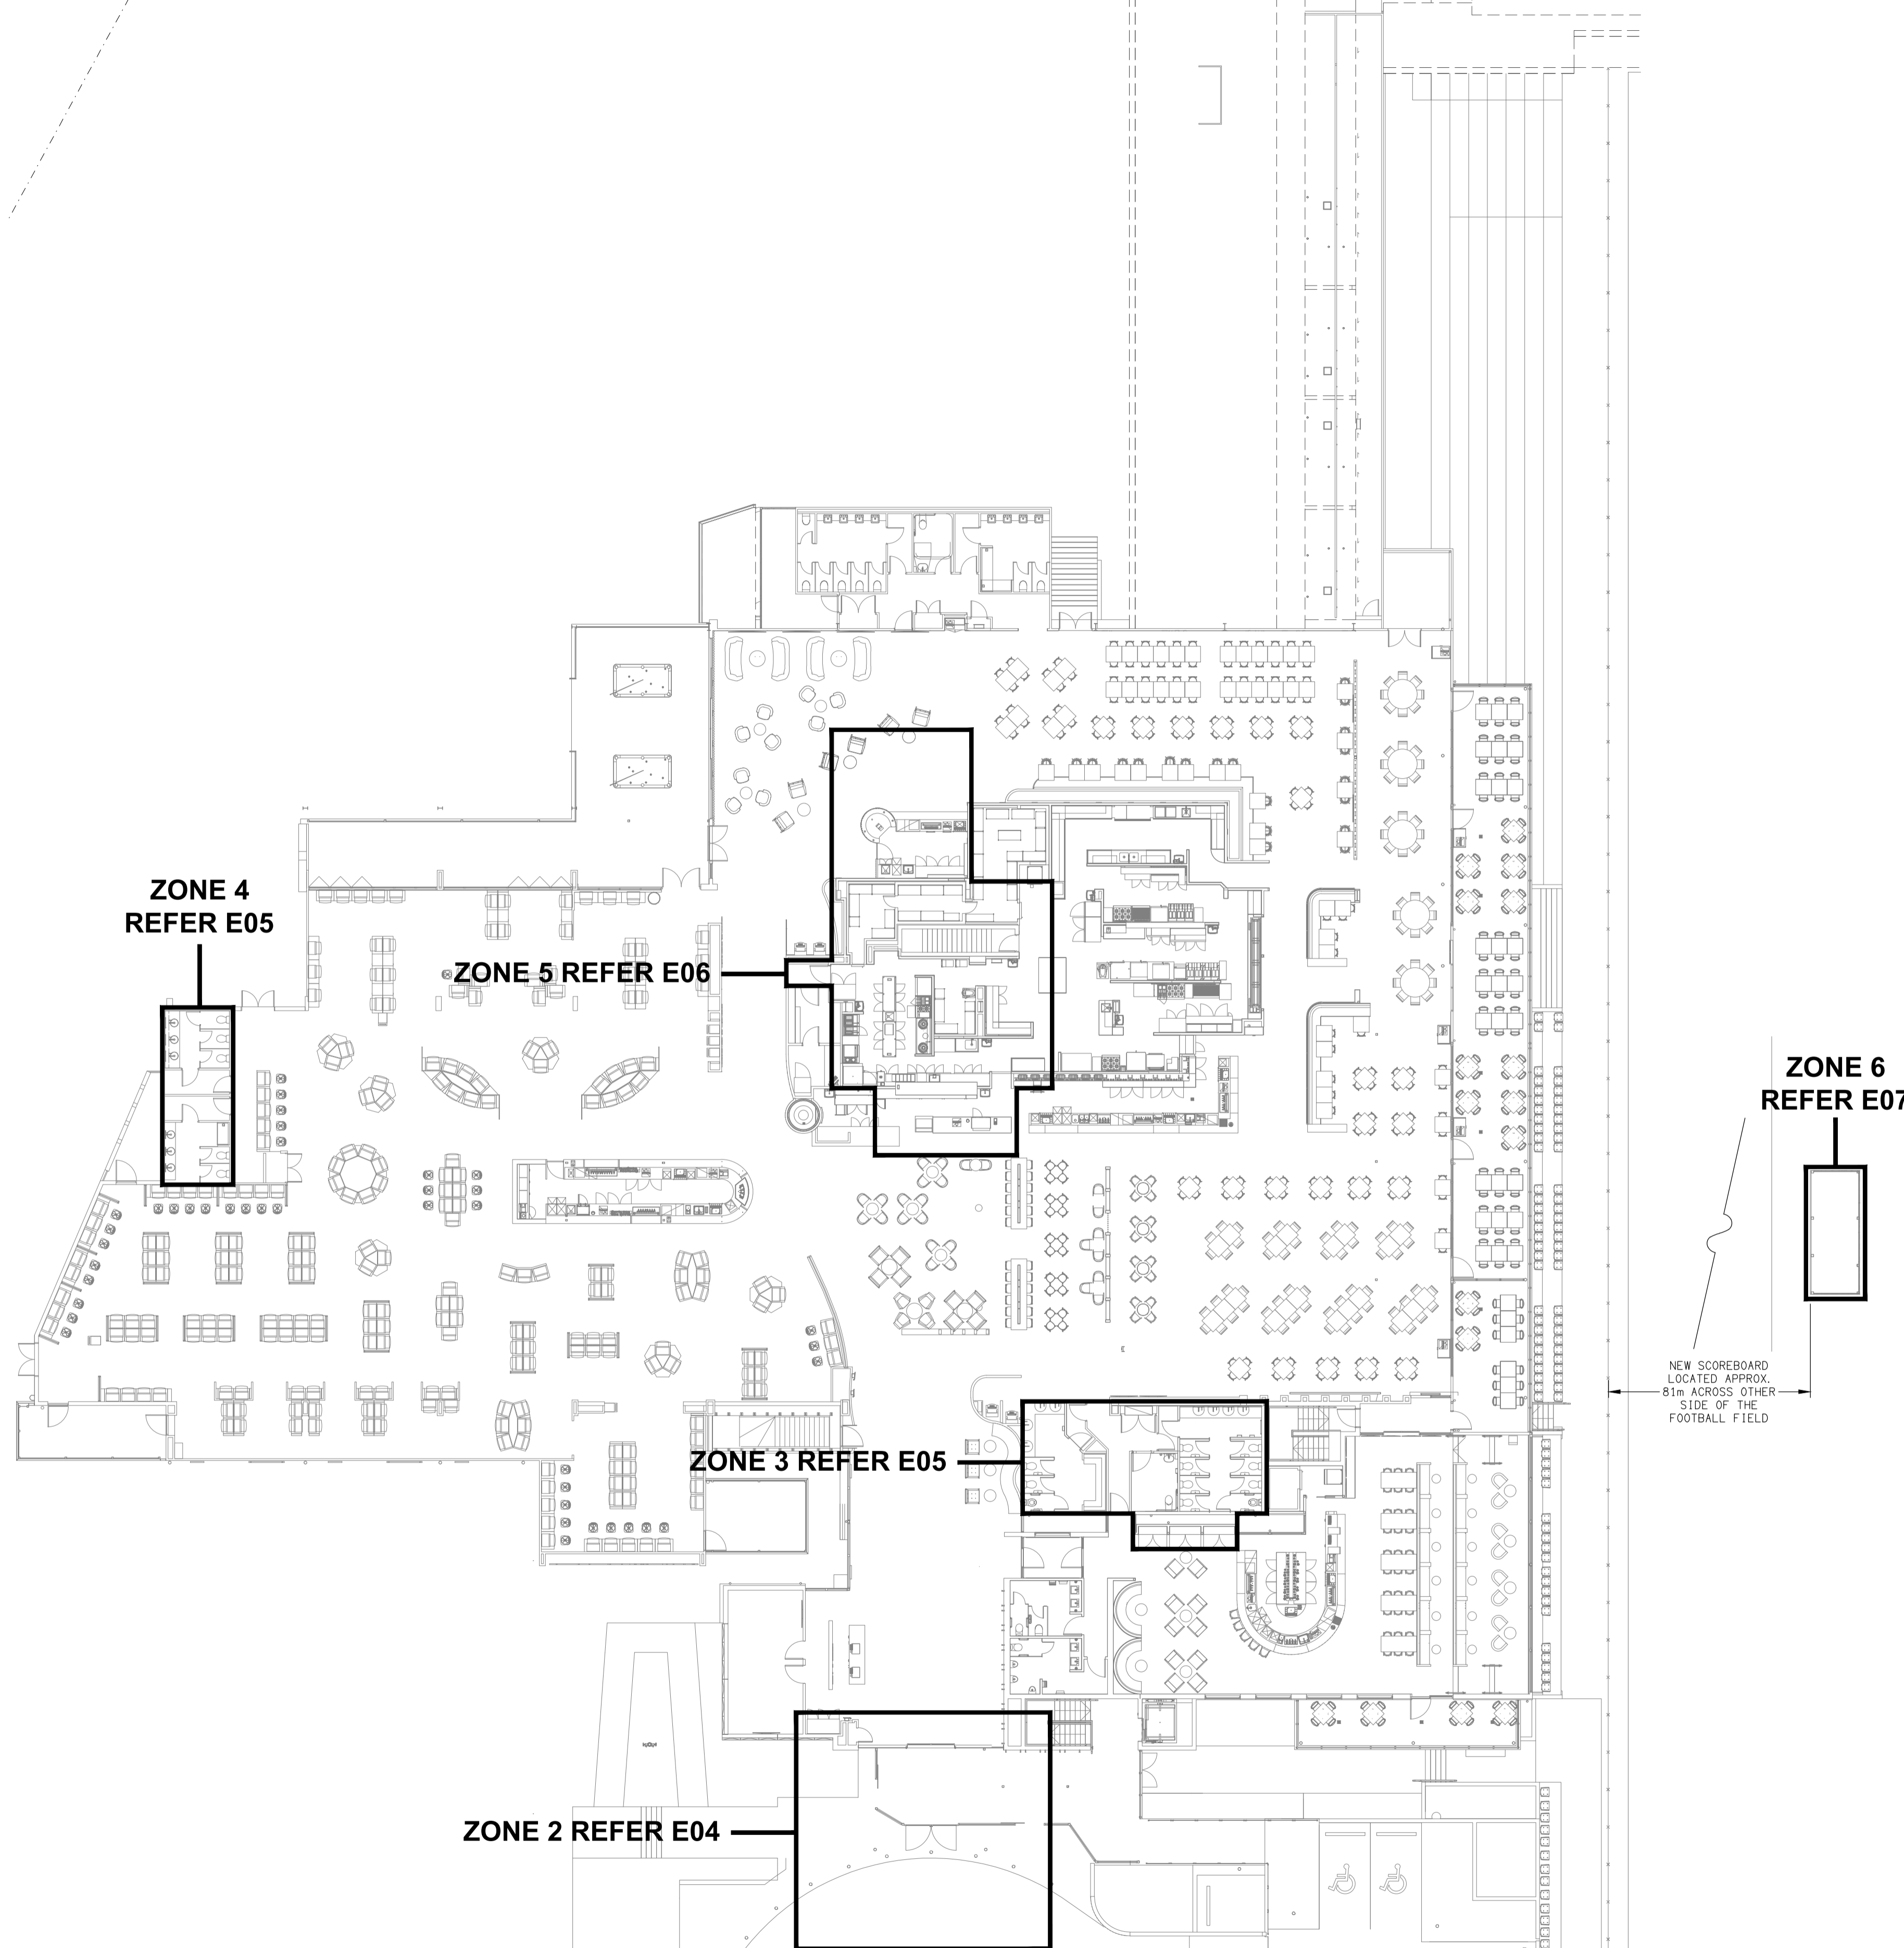

GROUND LEVEL
KEY PLAN OF WORK LOCATIONS
SCALE 1:200

LEVEL 1
KEY PLAN OF WORK LOCATIONS
SCALE 1:200

ELECTRICAL DESIGN GROUP BRISBANE
PTY LTD
ACN 092 710 793
TRADING AS:
ELECTRICAL DESIGN GROUP

THE COPYRIGHT OF THIS DRAWING
REMAINS THE PROPERTY OF THE
ELECTRICAL DESIGN GROUP.
USE FIGURED DIMENSIONS
IN PREFERENCE TO SCALE.
ALL DIMENSIONS TO BE
VERIFIED ONSITE.

A	PRELIMINARY	10/11/2023
REV:	DESCRIPTION:	DATE:
DRAWING: ELECTRICAL SERVICES KEY PLAN		
SCALE: 1:200	AT A1	PROJECT NO: C3067a
		DRAWING NO: E03
		REVISION: A